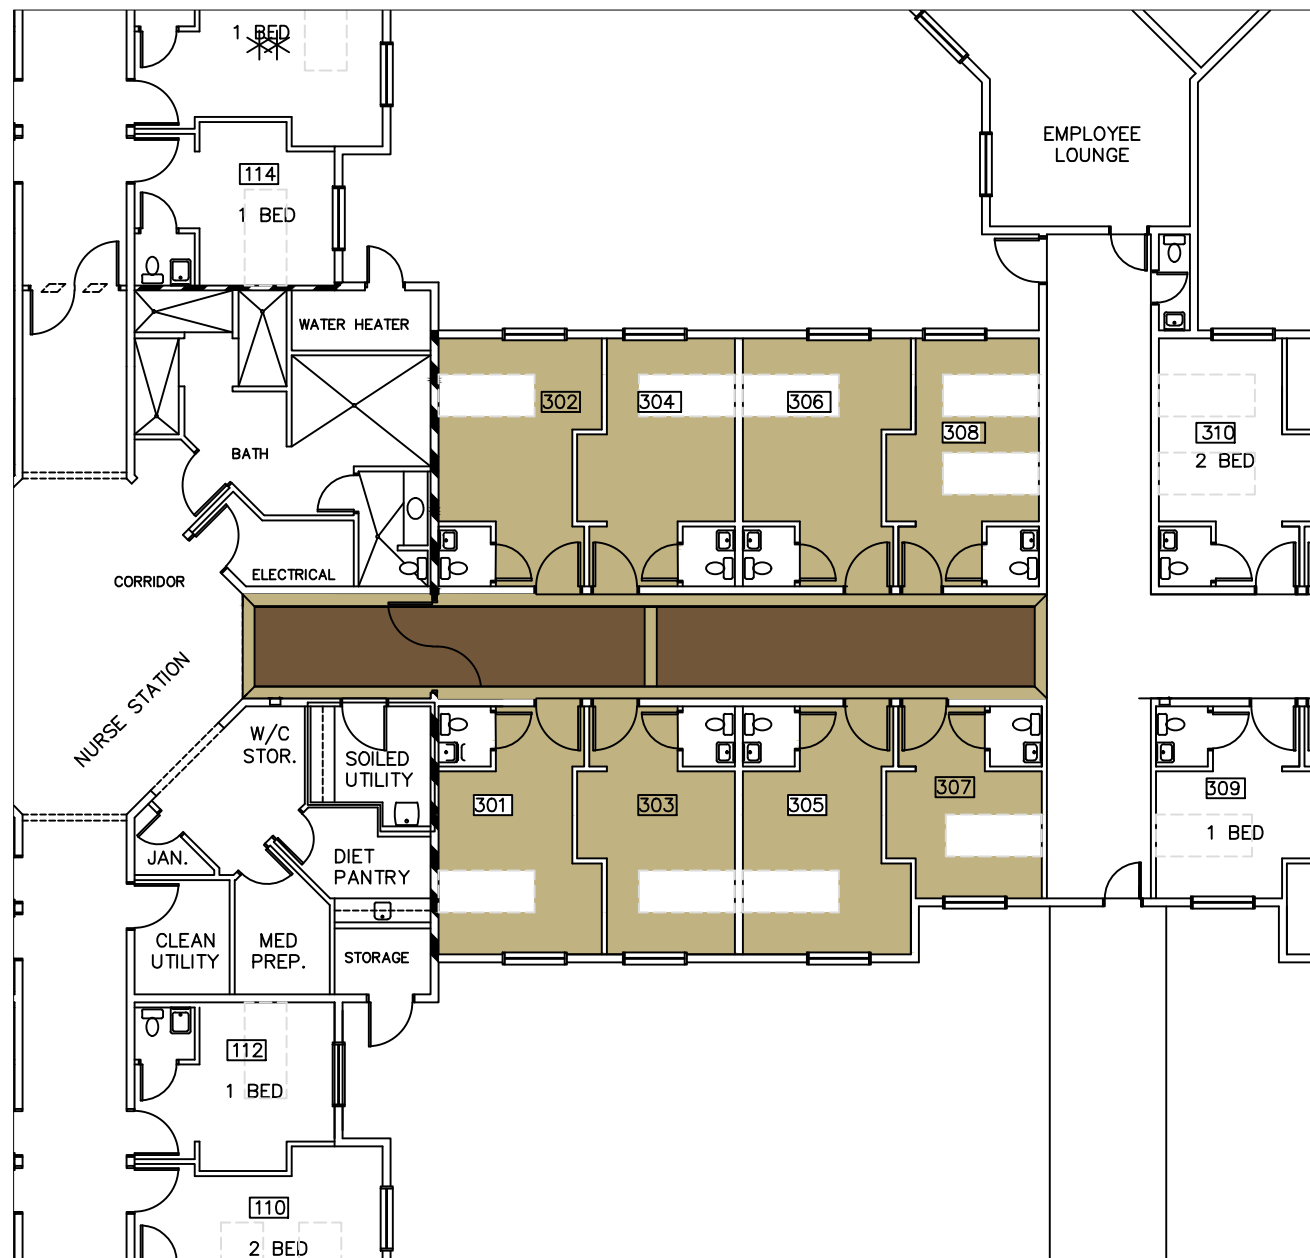

FLOORING LEGEND

- CPT1: MANNINGTON, BENCHMARK - BROWNSTONE
- CPT2: MANNINGTON, FREETIME - BROWNSTONE
- CPT3: MANNINGTON, TRAVERSE - OCHRE OWL
- LVP1: ARMSTRONG NATURAL CREATIONS TP052
- LVP2: ARMSTRONG NATURAL CREATIONS TP035
- LVP3: ARMSTRONG NATURAL CREATIONS TP503
- CFT1: DAL TILE ASPEN LODGE, MORNING BREEZE 3" OCTAGON
- CFT2: DAL TILE ASPEN LODGE, MORNING BREEZE 18"X18" MOSAICS
- SV1: MANNINGTON VIVENDI COLLECTION, PERENNIAL, SUMA
- RF1: PROTECT-ALL COMMERCIAL FLOORING, LIGHT GRAY
- VCT1: MANNINGTON ESSENTIALS, 123 WHEAT

EMERALD - FLOOR PLAN

SCALE: 0'-1/16" = 1'-0"

EMERALD - FLOOR PLAN

SCALE: 0'-1/16" = 1'-0"

BRANDYWYNE - DINING/LOUNGE FLOORING PATTERN

SCALE: 0'-1/8" = 1'-0"