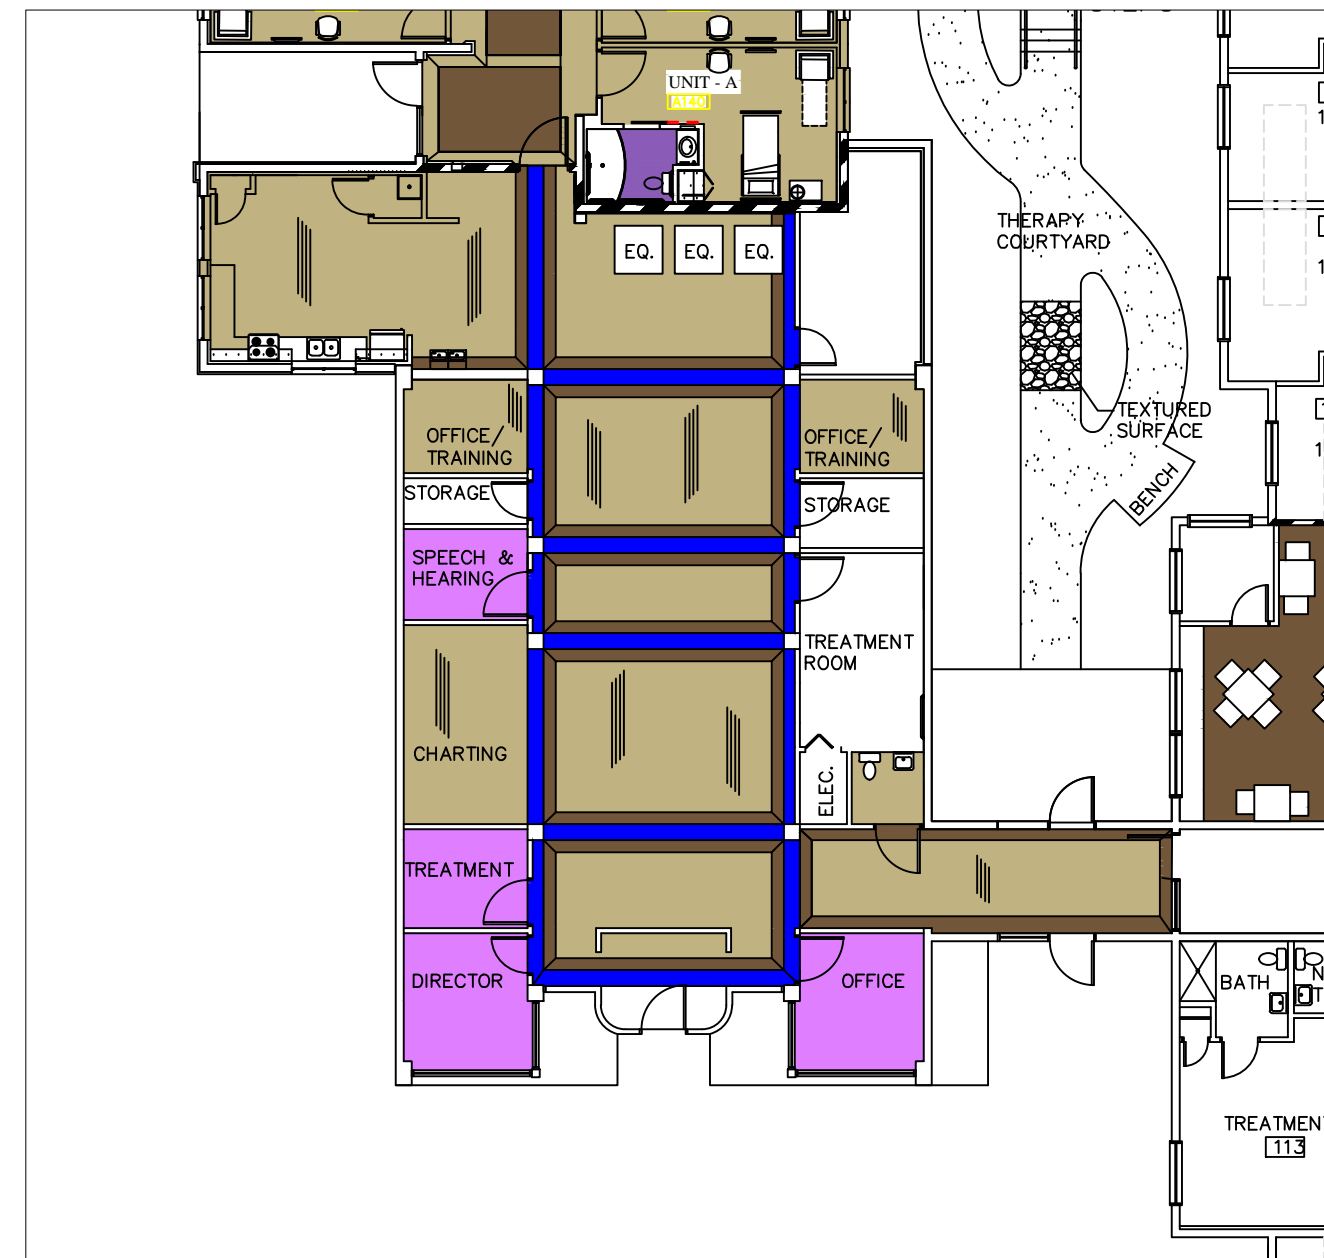

FLOORING LEGEND

- CPT1: MANNINGTON, BENCHMARK - BROWNSTONE
- CPT2: MANNINGTON, FREETIME - BROWNSTONE
- CPT3: MANNINGTON, TRAVERSE - OCHRE OWL
- LVP1: ARMSTRONG NATURAL CREATIONS TP052
- LVP2: ARMSTRONG NATURAL CREATIONS TP035
- LVP3: ARMSTRONG NATURAL CREATIONS TP503
- CFT1: DAL TILE ASPEN LODGE, MORNING BREEZE 3" OCTAGON
- CFT2: DAL TILE ASPEN LODGE, MORNING BREEZE 18"X18" MOSAICS
- SV1: MANNINGTON VIVENDI COLLECTION, PERENNIAL, SUMA
- RF1: PROTECT-ALL COMMERCIAL FLOORING, LIGHT GRAY
- VCT1: MANNINGTON ESSENTIALS, 123 WHEAT

EMERALD - FLOOR PLAN

SCALE: 0'-1/16" = 1'-0"

EMERALD - FLOOR PLAN

SCALE: 0'-1/16" = 1'-0"

BRANDYWYNE - DINING/LOUNGE FLOORING PATTERN

SCALE: 0'-1/8" = 1'-0"